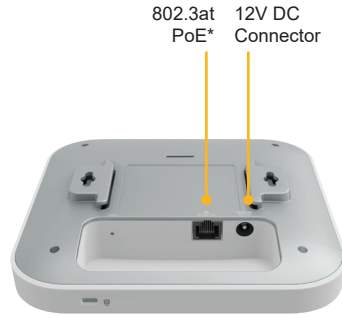

AP One

Works with InControl to centralize SSIDs, radio settings, and deliver captive portals.

AP One AX Lite

Specifications

Ethernet Ports	1 x 1Gbps Gigabit Ethernet	Network	Bridge Mode Router (NAT) Mode Mesh Wireless Distribution System (WDS) Support for PPPoE, Static IP, DHCP Management VLAN Spanning Tree Protocol
Wi-Fi Standard	Simultaneous 1 x 2.4GHz 802.11b/g/n/ax 1 x 5GHz 802.11a/n/ac/ax	Radio	Multiple SSID Auto Channel Selection Transmit Power Adjustment Neighbor AP Detection
Radio Chains/Streams	2 x 2:2	AP Security	Open WPA/WPA2/WPA3-Personal WPA/WPA2-Enterprise
Data Rates	2.4 GHz: up to 574 Mbps 5 GHz: up to 1200 Mbps	Device Management	Web Administrative Interface InControl Cloud Management Peplink AP Controller SNMP v1, v2c and v3
Channel Width	20/40/80 MHz	Client Management	Per SSID VLAN with QoS (802.1p/802.1q) Bandwidth Control MAC Address Filtering Layer 2 Client Isolation Limit on Max. Number of Clients
Recommended clients per Radio	256		Per Client VLAN with RADIUS VLAN with VLAN Pool Bandwidth Control Multicast Filter IGMP Snooping/Multicast Enhancement
SSID Per Radio	16	Captive Portal by InControl	
Maximum transmit Power (single chain)	2412 – 2472 MHz: 19dBm 5180 – 5825 MHz: 19dBm	Package Contents	AP One AX Lite, Ceiling Mount Base (9/16" T-Rail), Ceiling Mount Base (15/16" T-Rail), Mounting Screw Set
Antenna	Built-in Omni antenna: 2 x 3dBi - 2.4GHz 2 x 3dBi - 5GHz		
Enclosure	Plenum-rated enclosure		
Dimensions	5.9 x 5.9 x 1.3 inches 160 x 160 x 33 mm		
Weight	0.84 pounds / 382 grams		
Power Input	12V DC Jack (Plug 5.5 x 2.1 mm, center positive)* 802.3af PoE*		
Power Consumption	14.5W (max.)		
Operating Temperature	32°F - 104°F 0°C - 40°C		
Certifications	FCC, CE, RoHS		
Warranty	1 Year Limited Warranty		