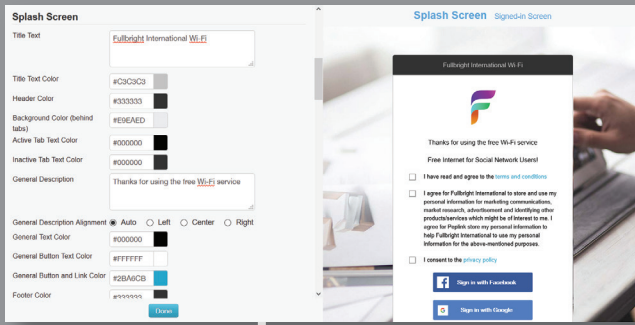

Turnkey or Custom Captive Portals

Offer users a more branded experience by customizing captive portals through InControl.