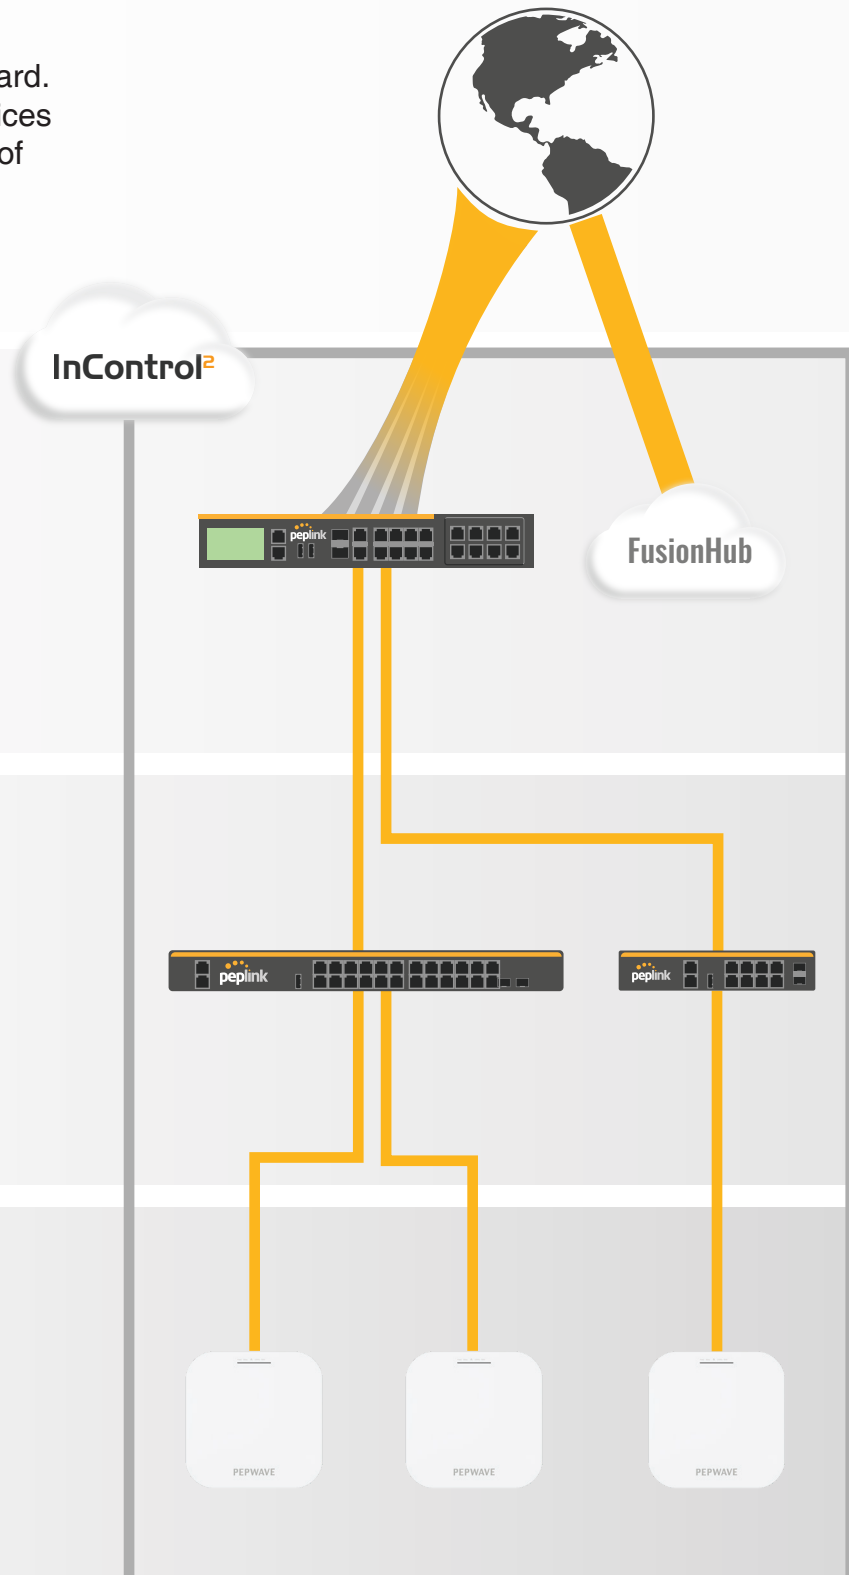

Seamless Peplink SD-WAN Integration

Effortlessly integrate Peplink solutions with **AP One AX Lite** to provide unique network capabilities and network flexibility, making the whole experience more user friendly.

Centrally Managed with InControl

Monitor network health on a single dashboard. Push configuration profiles on multiple devices at once. Remotely access the Web Admin of any device.

Balance/MAX/FusionHub

Provides unbreakable connectivity by combining multiple WANs. Works with InControl to centralize VLAN, firewall, and outbound policies.

SD-Switch

Works with InControl to remotely configure and activate PoE ports. Monitor power consumption.

AP One

Works with InControl to centralize SSIDs, radio settings, and deliver captive portals.