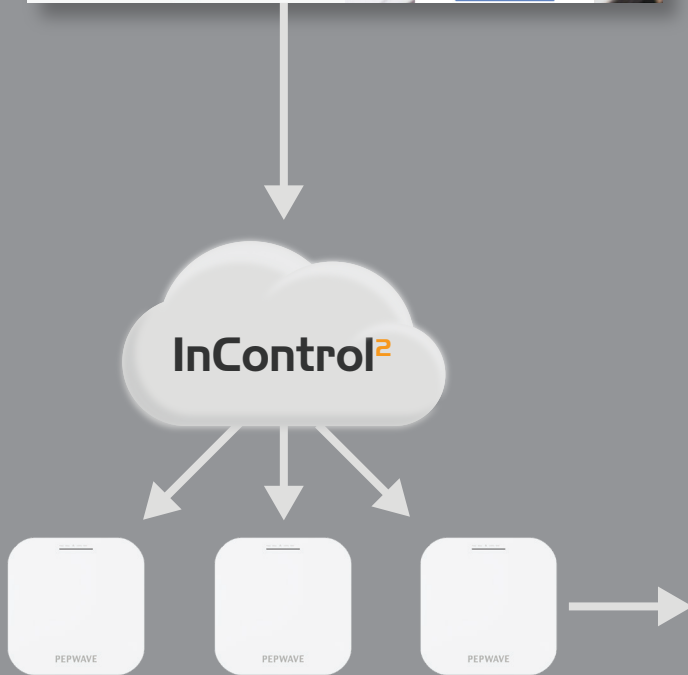

Turnkey or Custom Captive Portals

Offer users a more branded experience by customizing captive portals through InControl.

Wi-Fi Just Got Better

Integrated Wi-Fi 6 is 45% faster than the average Wi-Fi 5, has 4 more device capacity and consumes less power for connected devices.

Enterprise-Grade Roaming Speeds
Supports 802.11k/v/r, providing users a seamless roaming experience between access points.