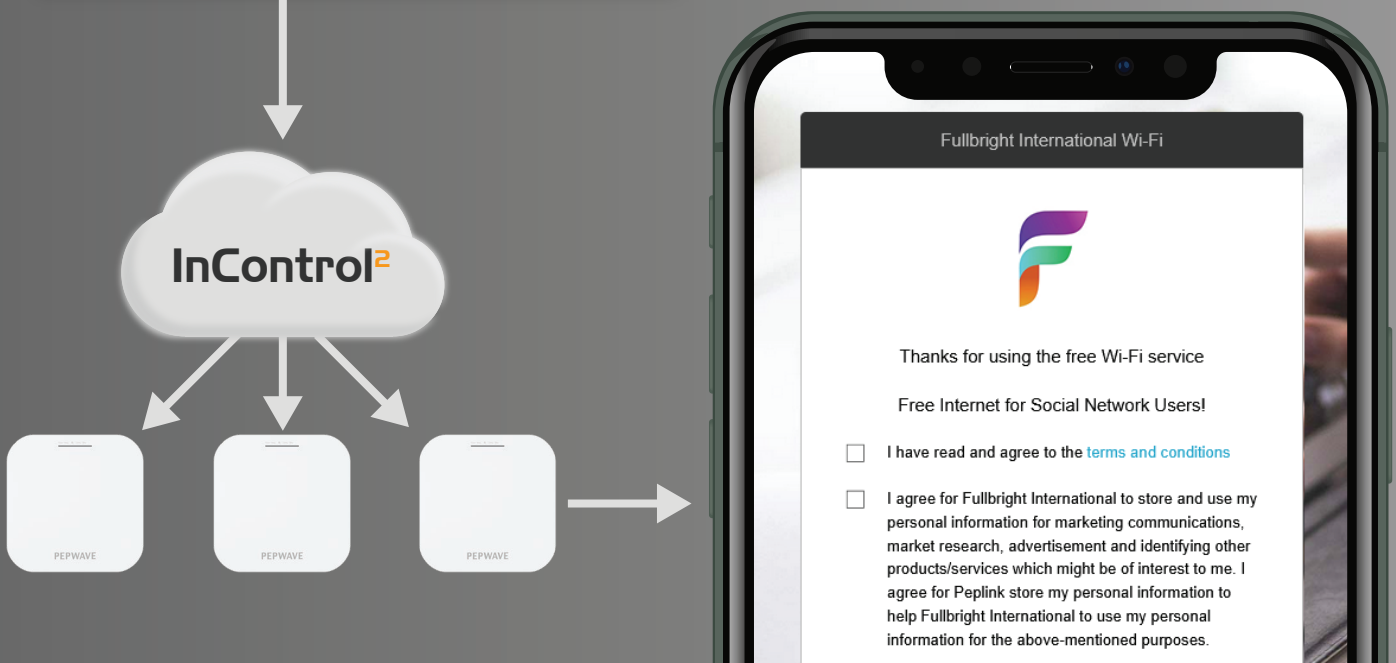

Turnkey or Custom Captive Portals

Splash Screen

Title Text: Fullbright International Wi-Fi

Title Text Color: #C2C2C3

Header Color: #333333

Background Color (behind tabs): #E6E6E6

Active Tab Text Color: #000000

Inactive Tab Text Color: #000000

General Description: Thanks for using the free Wi-Fi service

General Description Alignment: ☒ Auto ☐ Left ☐ Center ☐ Right

General Text Color: #000000

General Button Text Color: #FFFFFF

General Button and Link Color: #2B8A5C

Footer Color: #FFFFFF

Splash Screen Signed-in Screen

Fullbright International Wi-Fi

Thanks for using the free Wi-Fi service

Free Internet for Social Network Users!

☐ I have read and agree to the [terms and conditions](#)

☐ I agree for Fullbright International to store and use my personal information for marketing communications, market research, advertisement and identifying other products/services which might be of interest to me. I agree for Peplink store my personal information to help Fullbright International to use my personal information for the above-mentioned purposes.

☐ I consent to the [privacy policy](#)

[Sign in with Facebook](#)

[Sign in with Google](#)

Customize your captive portal as little or as much as you would like. Right out of the box, it includes a captive portal ready for immediate use.

For a more branded user experience, you can edit every aspect of the captive portal using InControl.