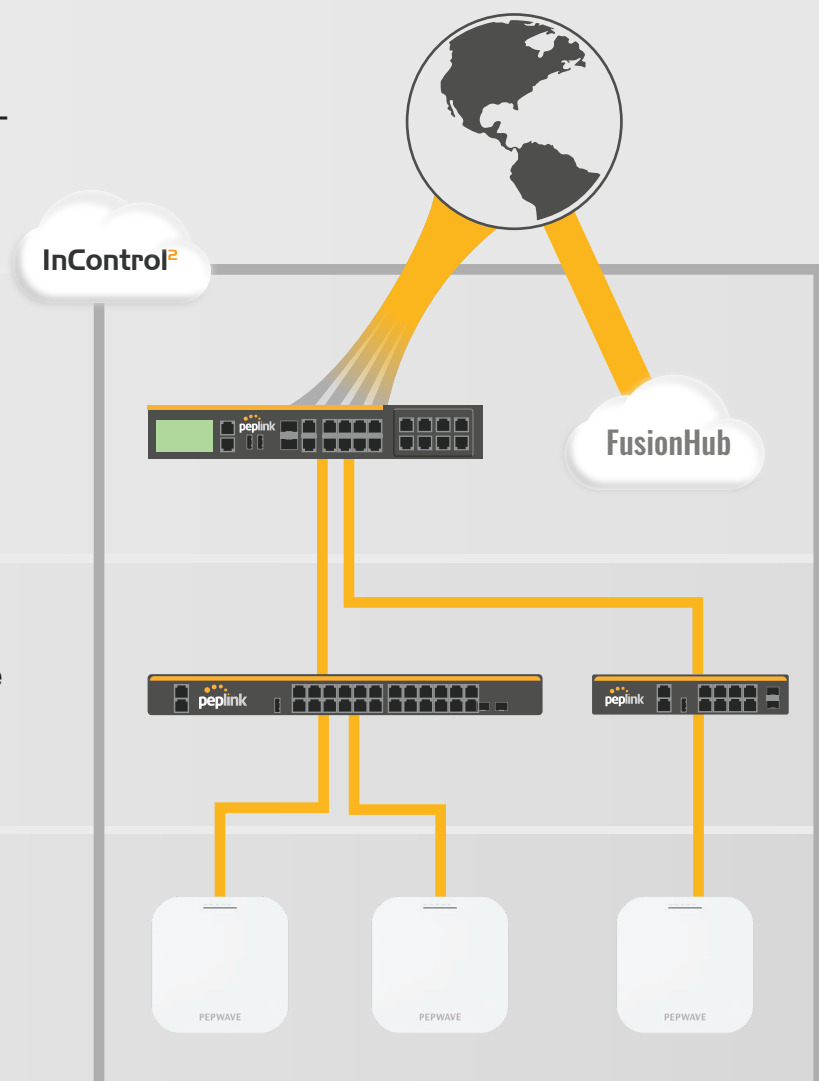

AP One

Works with InControl to centralize SSIDs, radio settings, and deliver captive portals.