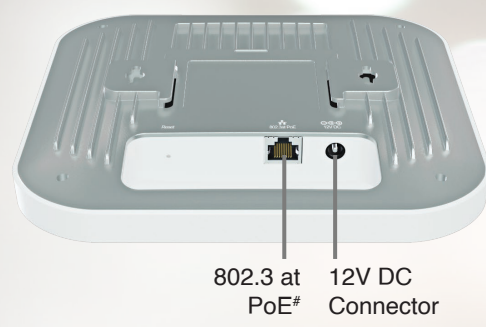

Balance/MAX/FusionHub

Provides unbreakable connectivity by combining multiple WANs. Works with InControl to centralize VLAN, firewall, and outbound policy.

SD-Switch

Works with InControl to remotely configure and activate PoE ports. Monitor power consumption.

AP One

Works with InControl to centralize SSIDs, radio settings, and deliver captive portals.

Product Code	APO-AX
Ethernet Port	1x 2.5 Multigigabit Ethernet
Wi-Fi Standard	1x 2.4GHz 802.11b/g/n/ax 1x 5GHz 802.11a/n/ac/ax
Data Rates	4X4 MU-MIMO 2.4 GHz: up to 1148 Mbps 5 GHz: up to 2400 Mbps
Channel Width	20/40/60/80 MHz
Recommended Concurrent Users per Radio	256
SSID Per Radio	16
Transmit Power	2412 – 2472 MHz: up to 17dBm 5180 – 5825 MHz: up to 17dBm
Included Antenna	Built-in Omni Antenna Antenna gain: 5dBi for 2.4GHz, 5dBi for 5GHz
Enclosure	Plenum-rated, Indoor Plastic
Dimensions	8.1 x 8.1 x 1.3 inches 205 x 205 x 32 mm
Weight	1.73 pounds 785 grams
Power Input	DC Jack: 12V DC AC Adapter: AC Input 100V – 240V, DC Output 12V, 3A* 802.3 at PoE #
Power Consumption	24W (max.)
Operating Temperature	32° - 104°F 0° - 40°C
Certifications	FCC, CE, RoHS
Warranty	1 Year Limited Warranty