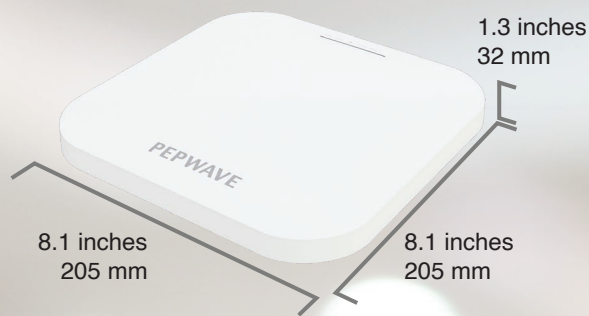

AP One

Works with InControl to centralize SSIDs, radio settings, and deliver captive portals.

Product Code	APO-AX
Ethernet Port	1x 2.5 Multigigabit Ethernet
Wi-Fi Standard	1x 2.4GHz 802.11b/g/n/ax 1x 5GHz 802.11a/n/ac/ax
Data Rates	4X4 MU-MIMO 2.4 GHz: up to 1148 Mbps 5 GHz: up to 2400 Mbps
Channel Width	20/40/60/80 MHz
Recommended Concurrent Users per Radio	256
SSID Per Radio	16
Transmit Power	2412 – 2472 MHz: up to 17dBm 5180 – 5825 MHz: up to 17dBm
Included Antenna	Built-in Omni Antenna Antenna gain: 5dBi for 2.4GHz, 5dBi for 5GHz
Enclosure	Plenum-rated, Indoor Plastic
Dimensions	8.1 x 8.1 x 1.3 inches 205 x 205 x 32 mm
Weight	1.73 pounds 785 grams
Power Input	DC Jack: 12V DC AC Adapter: AC Input 100V – 240V, DC Output 12V, 3A* 802.3 at PoE #
Power Consumption	24W (max.)
Operating Temperature	32° - 104°F 0° - 40°C
Certifications	FCC, CE, RoHS
Warranty	1 Year Limited Warranty