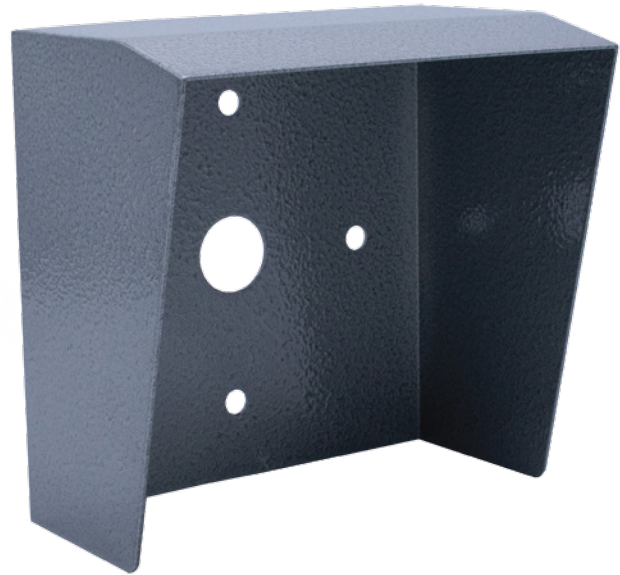

The Outdoor Shroud, 1X for outdoor backboxes gives the added protection from environmental elements.

Features

- Corrosion resistant aluminum 5052
- Powder coated paint
- Fits all 1X outdoor backboxes

Specifications

Dimensions*	5.276 in. [134 mm] Length 3.434 in. [87.23 mm] Width 5.202 in. [132.13 mm] Height
-------------	---

Weight	0.37 lbs. [0.17 kg]
Boxed Weight	1.21 lbs. [0.55 kg]

Compliance	RoHS
------------	------